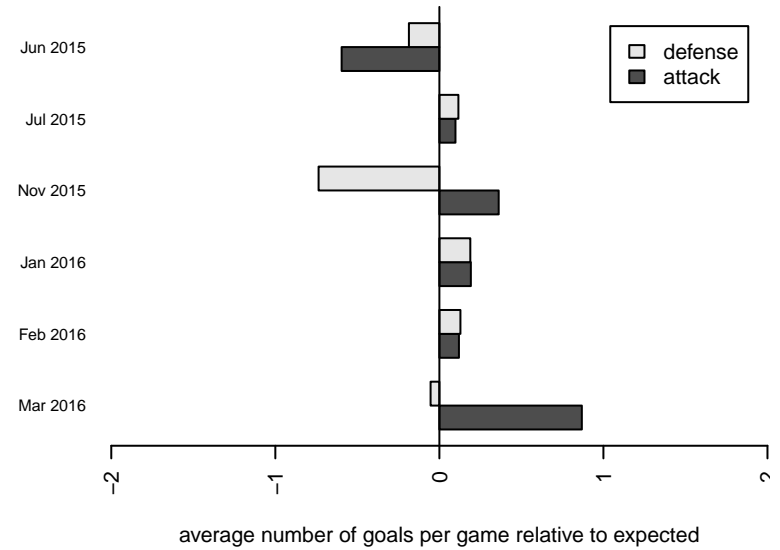

Performance relative to 13 month average