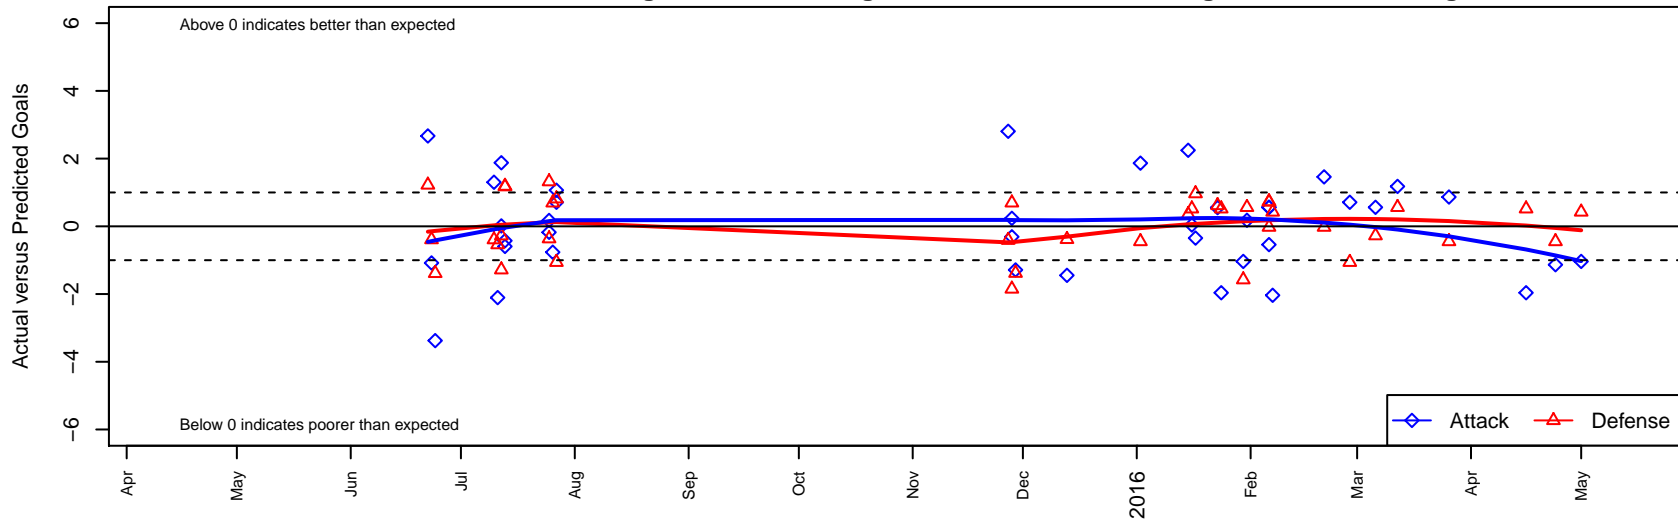

## Eastside FC Red G99

Eastside FC  
 Preston, WA  
 G99 total strength=1854  
 attack=44.58 defense=33.44  
 fall league = Win RCL G99 Div 1

alt names used:  
 Eastside FC 99 Red (WA) (FWNW)  
 Eastside FC G99 Red  
 EASTSIDE FC G99 RED (WA)  
 EASTSIDE FC G99 RED (WA)  
 EASTSIDE FC G99 RED (WA)  
 Eastside FC G99 Red A  
 Eastside FC G99 Red A  
 Eastside FC G99 Red A

**Eastside FC Red G99**  
 Dots are actual minus expected GF (blue circles) and GA (red triangles).  
 Blue line is smoothed change in attack strength. Red is smoothed change in defense strength.

**attack and defense variance (black dot)  
relative to other teams  
and top 10 in region**