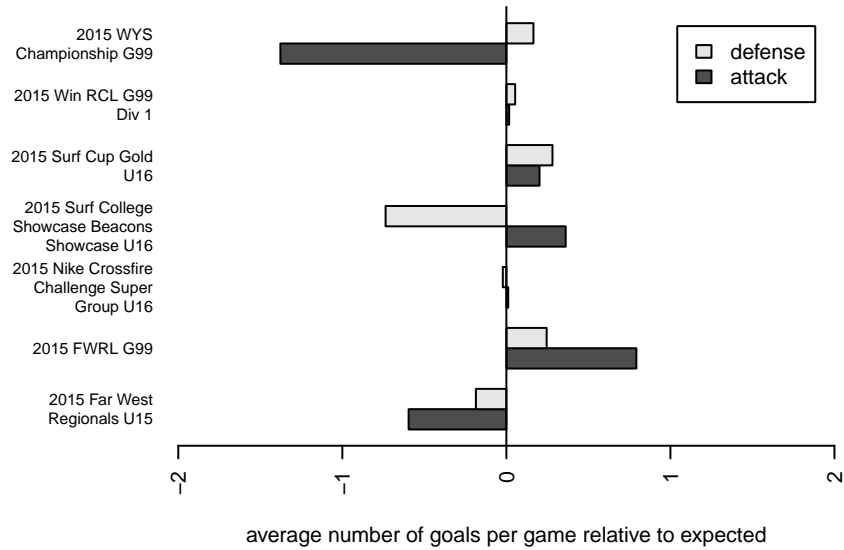

Performance relative to 13 month average