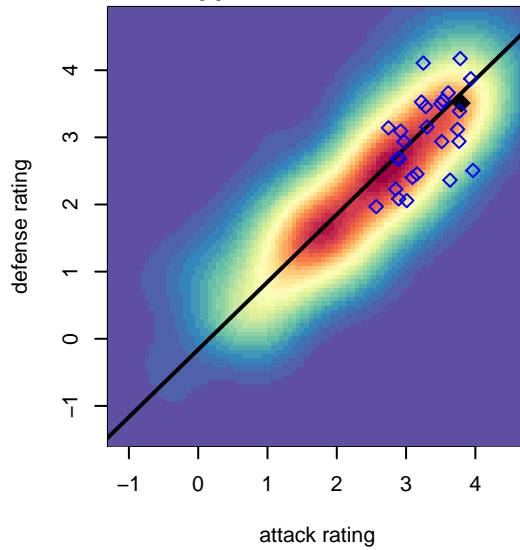

**attack and defense rating
relative to others at age
and all opponents in last 13 months**