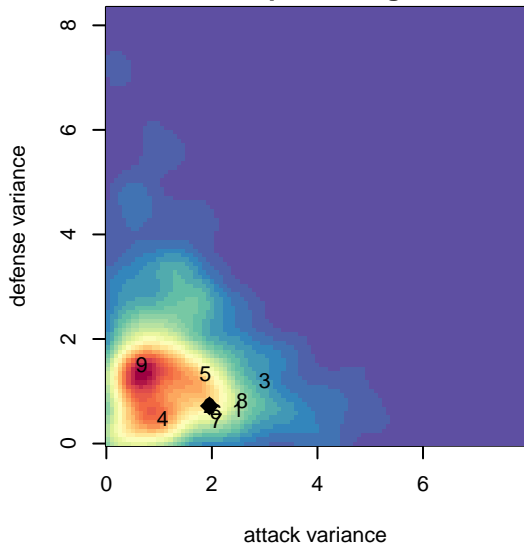

## Eastside FC Red G99

Eastside FC  
 Preston, WA  
 G99 total strength=1854  
 attack=44.58 defense=33.44  
 fall league = Win RCL G99 Div 1

alt names used:  
 Eastside FC 99 Red (WA) (FWNW)  
 Eastside FC G99 Red  
 EASTSIDE FC G99 RED (WA)  
 EASTSIDE FC G99 RED (WA)  
 EASTSIDE FC G99 RED (WA)  
 Eastside FC G99 Red A  
 Eastside FC G99 Red A  
 Eastside FC G99 Red A

**Eastside FC Red G99**  
 Dots are actual minus expected GF (blue circles) and GA (red triangles).  
 Blue line is smoothed change in attack strength. Red is smoothed change in defense strength.

**attack and defense variance (black dot)  
relative to other teams  
and top 10 in region**