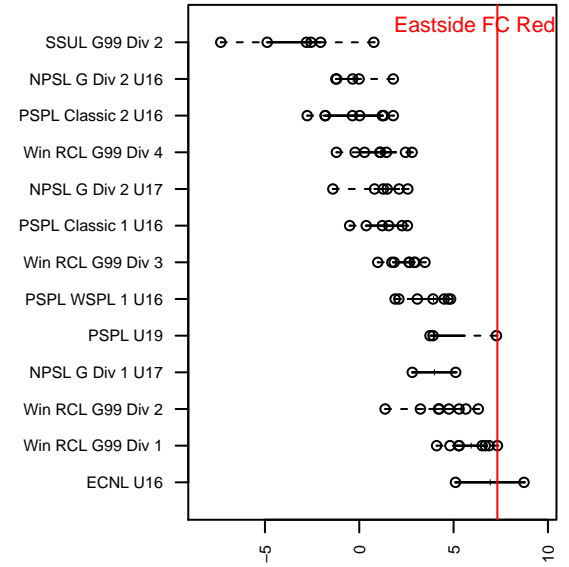

**attack and defense rating
relative to others at age
and all opponents in last 13 months**